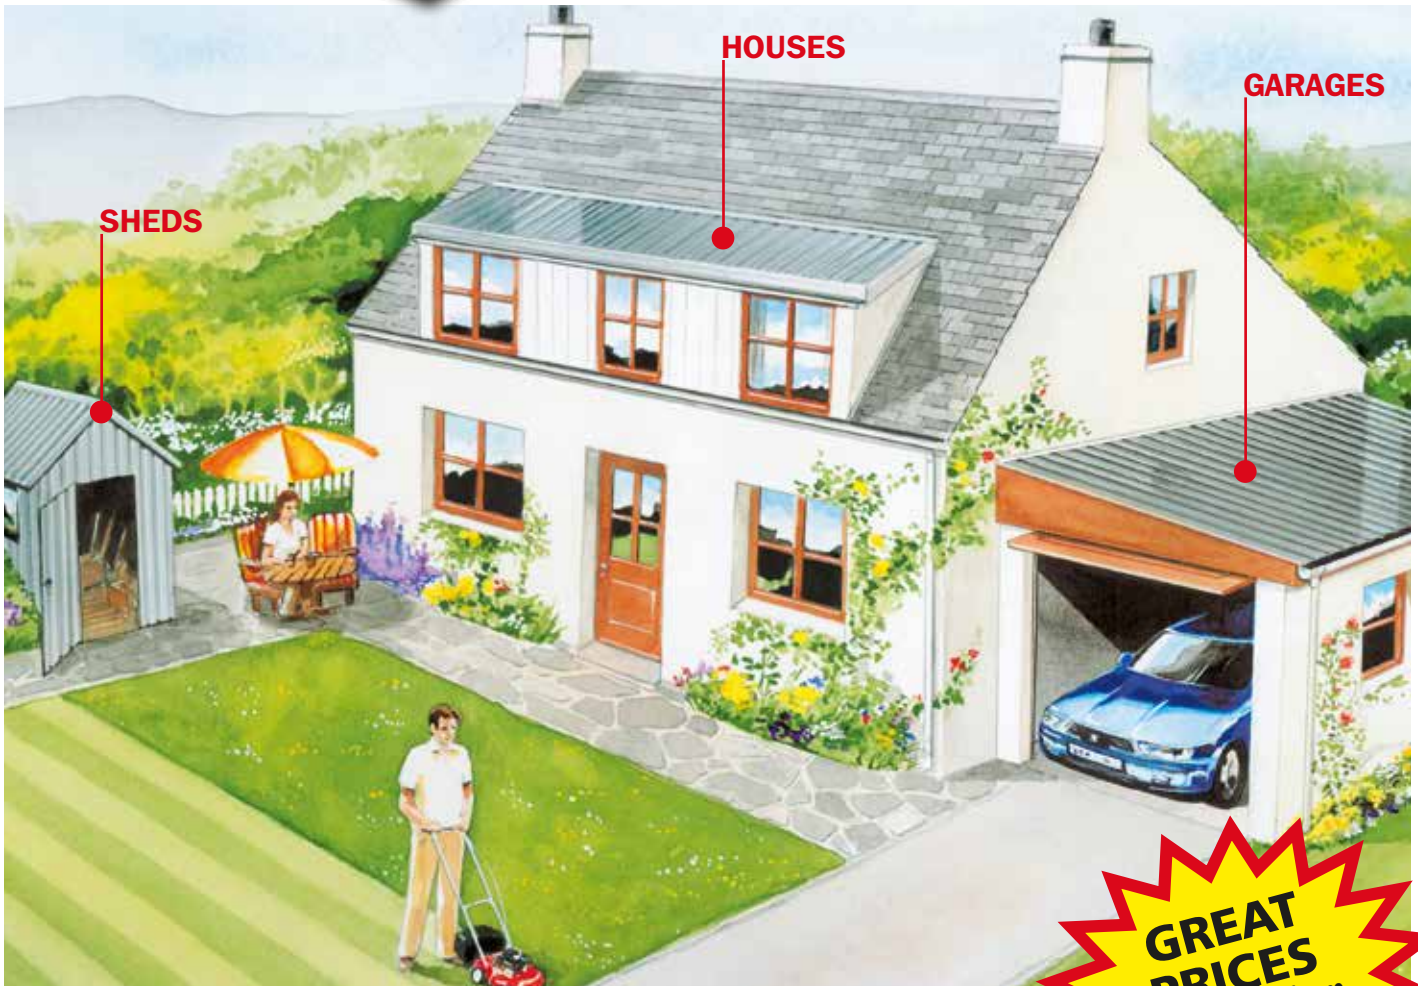

Planwell roofing Supplies

Permaroof Box Profile

Metal Sheeting

**GREAT
PRICES**

- Buy direct from
the manufacturer

new roof from Planwell

There has never been a better time to think about a new or re-roofing project.

Planwell's **Permaroof** metal sheeting has proved its worth on thousands of projects throughout Scotland.

Maintenance free and with a long sheet life expectancy, **Permaroof** is ideal for nearly all roofing situations.

It lasts longer than old fashioned materials and is technologically superior to other roof sheet systems.

All roofing is manufactured to your individual requirements at the Planwell Factory and the finished roof will enhance the appearance of your property. **SO DON'T DELAY - ORDER TODAY**

PERMAROOF REALLY IS THE LONG TERM SOLUTION