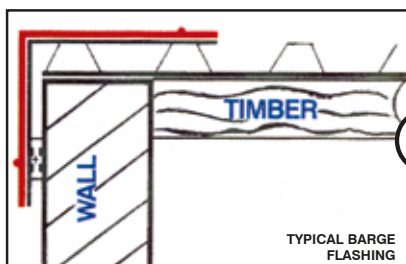

Permaroof Flashings

- All flashings are manufactured in the Planwell factory to suit your individual requirements
- All flashings are 3m in length
- Flashings are made in materials and colours to match your roofing sheets
- The standard width of a flashing before folding is 400mm (16"), so for example the flashing size can be 200 x 200 or 250 x 150 etc.
- Wider flashings can be provided if required
- Flashings are available in 0.5mm NOVA, 0.5mm Polyester and 0.7mm Plastisol material
- All flashings are folded with "safe edges" as standard
- All materials are packed in Planwell's protective wrapping paper