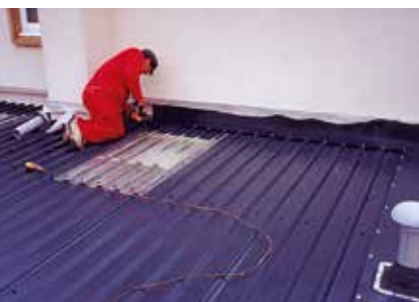

PERMAROOF - Simply installed

- Long sheet life expectancy

ROOF SIZE
(20m²) **7m x 2.9m only**

£690

+ VAT
£828.00 incl. VAT

ROOF SIZE
(30m²) **10m x 3m only**

£965

+ VAT
£1158.00 incl. VAT