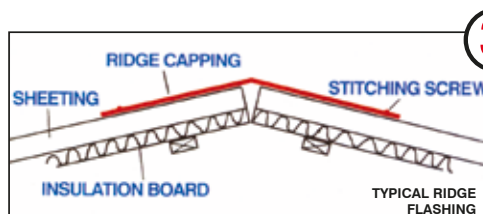

Permaroof Flashings

- All flashings are manufactured in the Planwell factory to suit your individual requirements
- All flashings are 3m in length
- Flashings are made in materials and colours to match your roofing sheets
- The standard width of a flashing before folding is 400mm (16"), so for example the flashing size can be 200 x 200 or 250 x 150 etc.
- Wider flashings can be provided if required
- Flashings are available in 0.5mm NOVA, 0.5mm Polyester and 0.7mm Plastisol material
- All flashings are folded with "safe edges" as standard
- All materials are packed in Planwell's protective wrapping paper