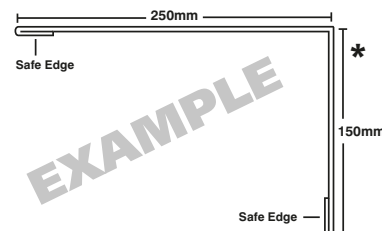

ORDERING INSTRUCTIONS

Please indicate your requirements as per illustration shown right. Use asterisk (*) to denote colour side.

NB. All Flashings are produced in 3 metres lengths only.

NOTE - Flashings wider than standard can be made, please contact Planwell for further details and price.