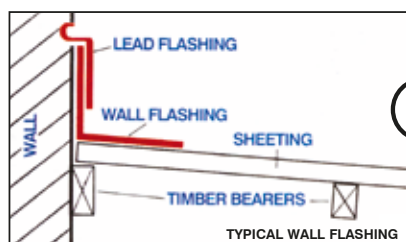

Permaroof Flashings

- All flashings are manufactured in the Planwell factory to suit your individual requirements
- All flashings are 3m in length
- Flashings are made in materials and colours to match your roofing sheets
- The standard width of a flashing before folding is 400mm (16"), so for example the flashing size can be 200 x 200 or 250 x 150 etc.
- Wider flashings can be provided if required
- Flashings are available in 0.5mm NOVA, 0.5mm Polyester and 0.7mm Plastisol material
- All flashings are folded with "safe edges" as standard
- All materials are packed in Planwell's protective wrapping paper